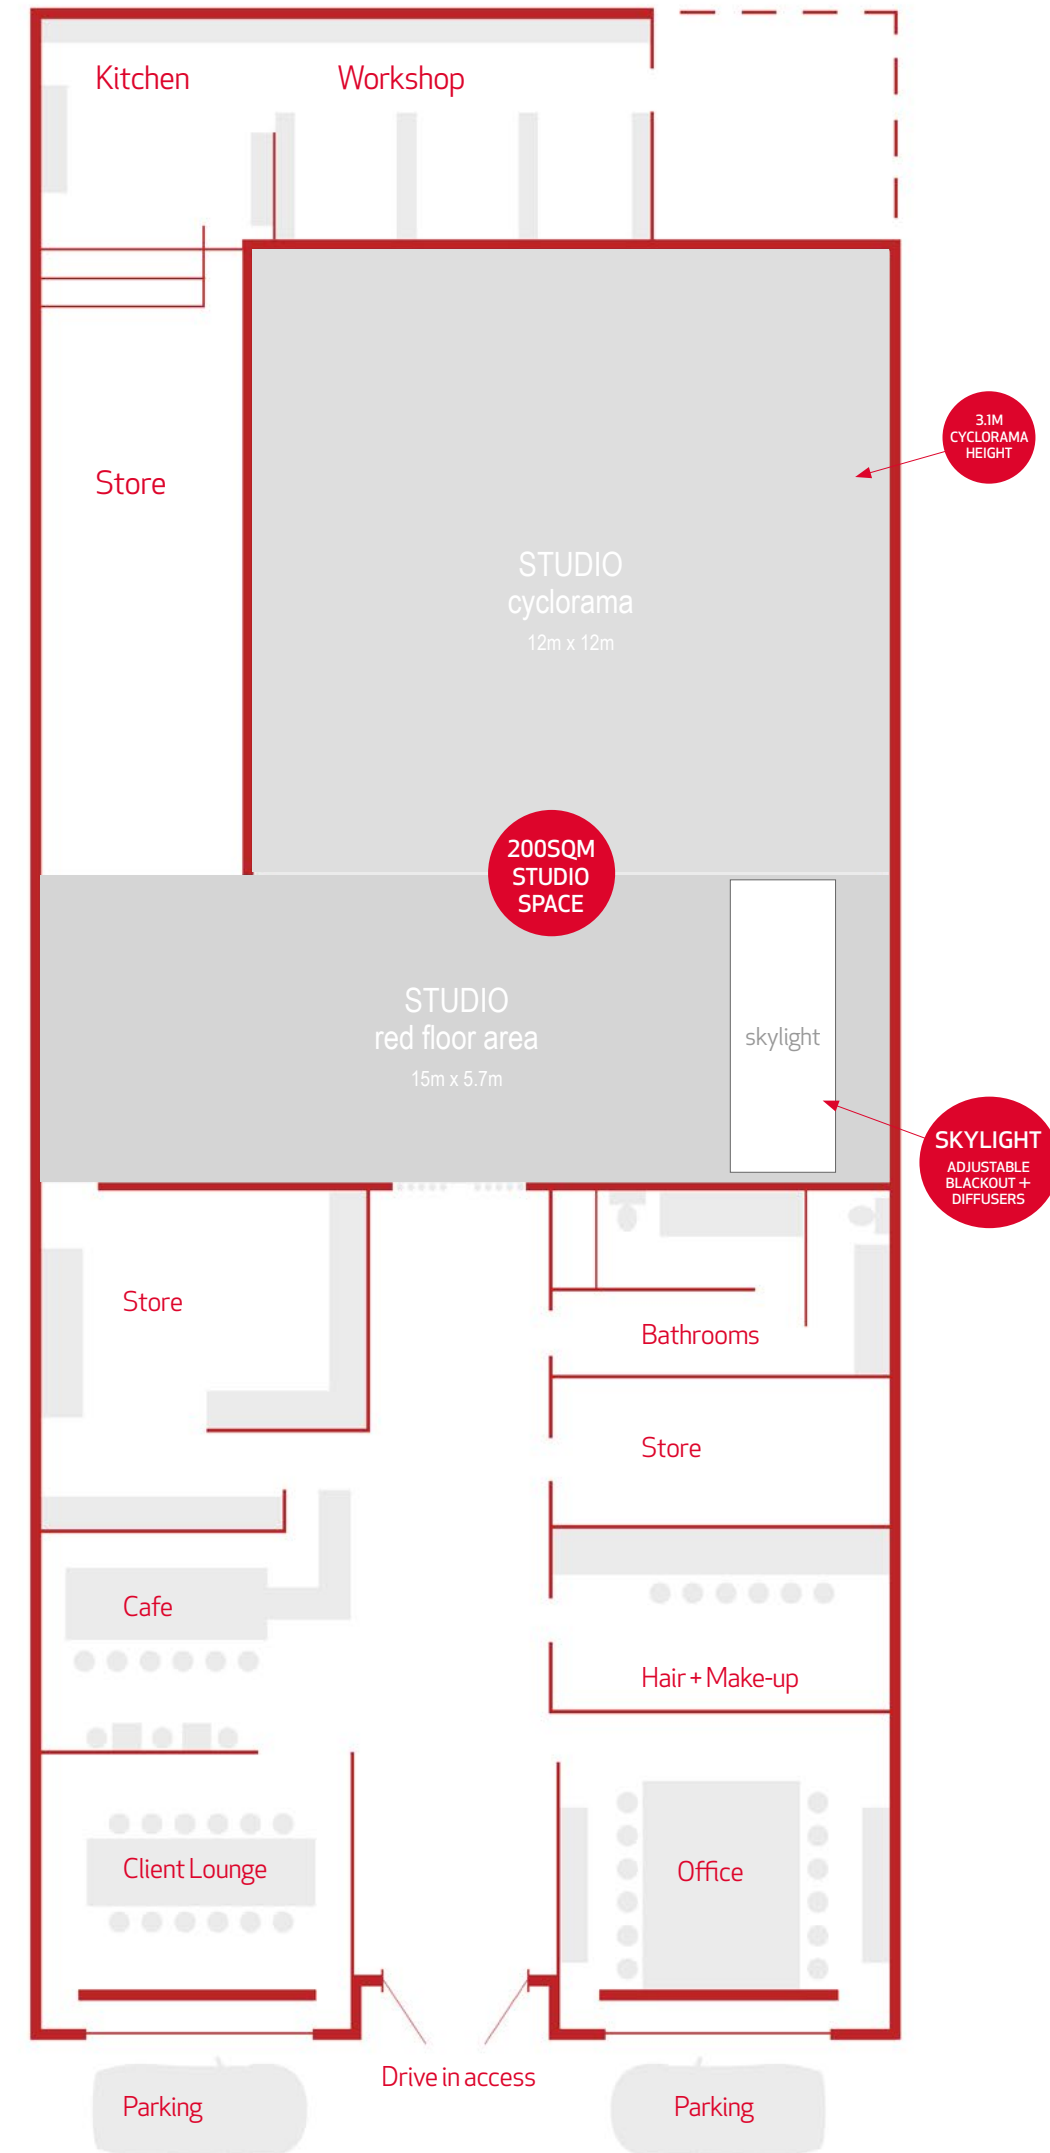

POWER - 2 x 32amp 3 phase 5pin outlets with distribution boxes
- 2 x 20amp single phase outlets with distribution boxes

NOTE: Power SURCHARGE for continuous lighting is .30 cents per KW hour

STUDIO HIRE INCLUDES

- 20% discount to Eleven40 equipment hire is provided (in studio use only)
- 1/2 Day = 4.5 hours (8.30am-1pm) or (1pm-5.30pm) / Full Day is 10 hours (8am-6pm)
- Overtime = 10% of day rate
- Bump-in/out = 10% of day rate
- Studio Manager on set supervision if required = $65 per hour
- Cyclorama - Full floor paint white $250 - Self paint $4 per litre
- No charge for HOLDS. Bookings to be confirmed at least 3 days prior to booking
- Cancellation Fees - within 72 hours 25%, within 48 hours = 50%, within 24 hours = 75%
- All payments are COD other than for pre approved account customers
- Bookings phone 03 8823 1140 or info@eleven40.com.au details www.eleven40.com.au

STUDIO FEATURES

- + 200-SQM STUDIO
- + CYCLORAMA 12M X 12M
- + 375-SQM OF WORKING SPACE
- + 3 PHASE
- + SKYLIGHTS
  - ADJUSTABLE FULL BLACKOUT
  - DIFFUSERS INCLUDED
- + HEATING / AIR-CON / WI-FI
- + CLIENT LOUNGE / MEETING ROOM
- + 20% OFF STUDIO GEAR HIRE
- + CATERING AVAILABLE
- + COMMERCIAL KITCHEN
- + RED FLOOR ONLY REDUCED RATE
- + LOADS OF INCLUDED STUDIO GEAR
- + SONOS + SPOTIFY
- + AMPLIFIER + JBL SPEAKERS
- + DRIVE IN ACCESS
- + CONCRETE FLOOR

+ AND AWESOME COFFEE