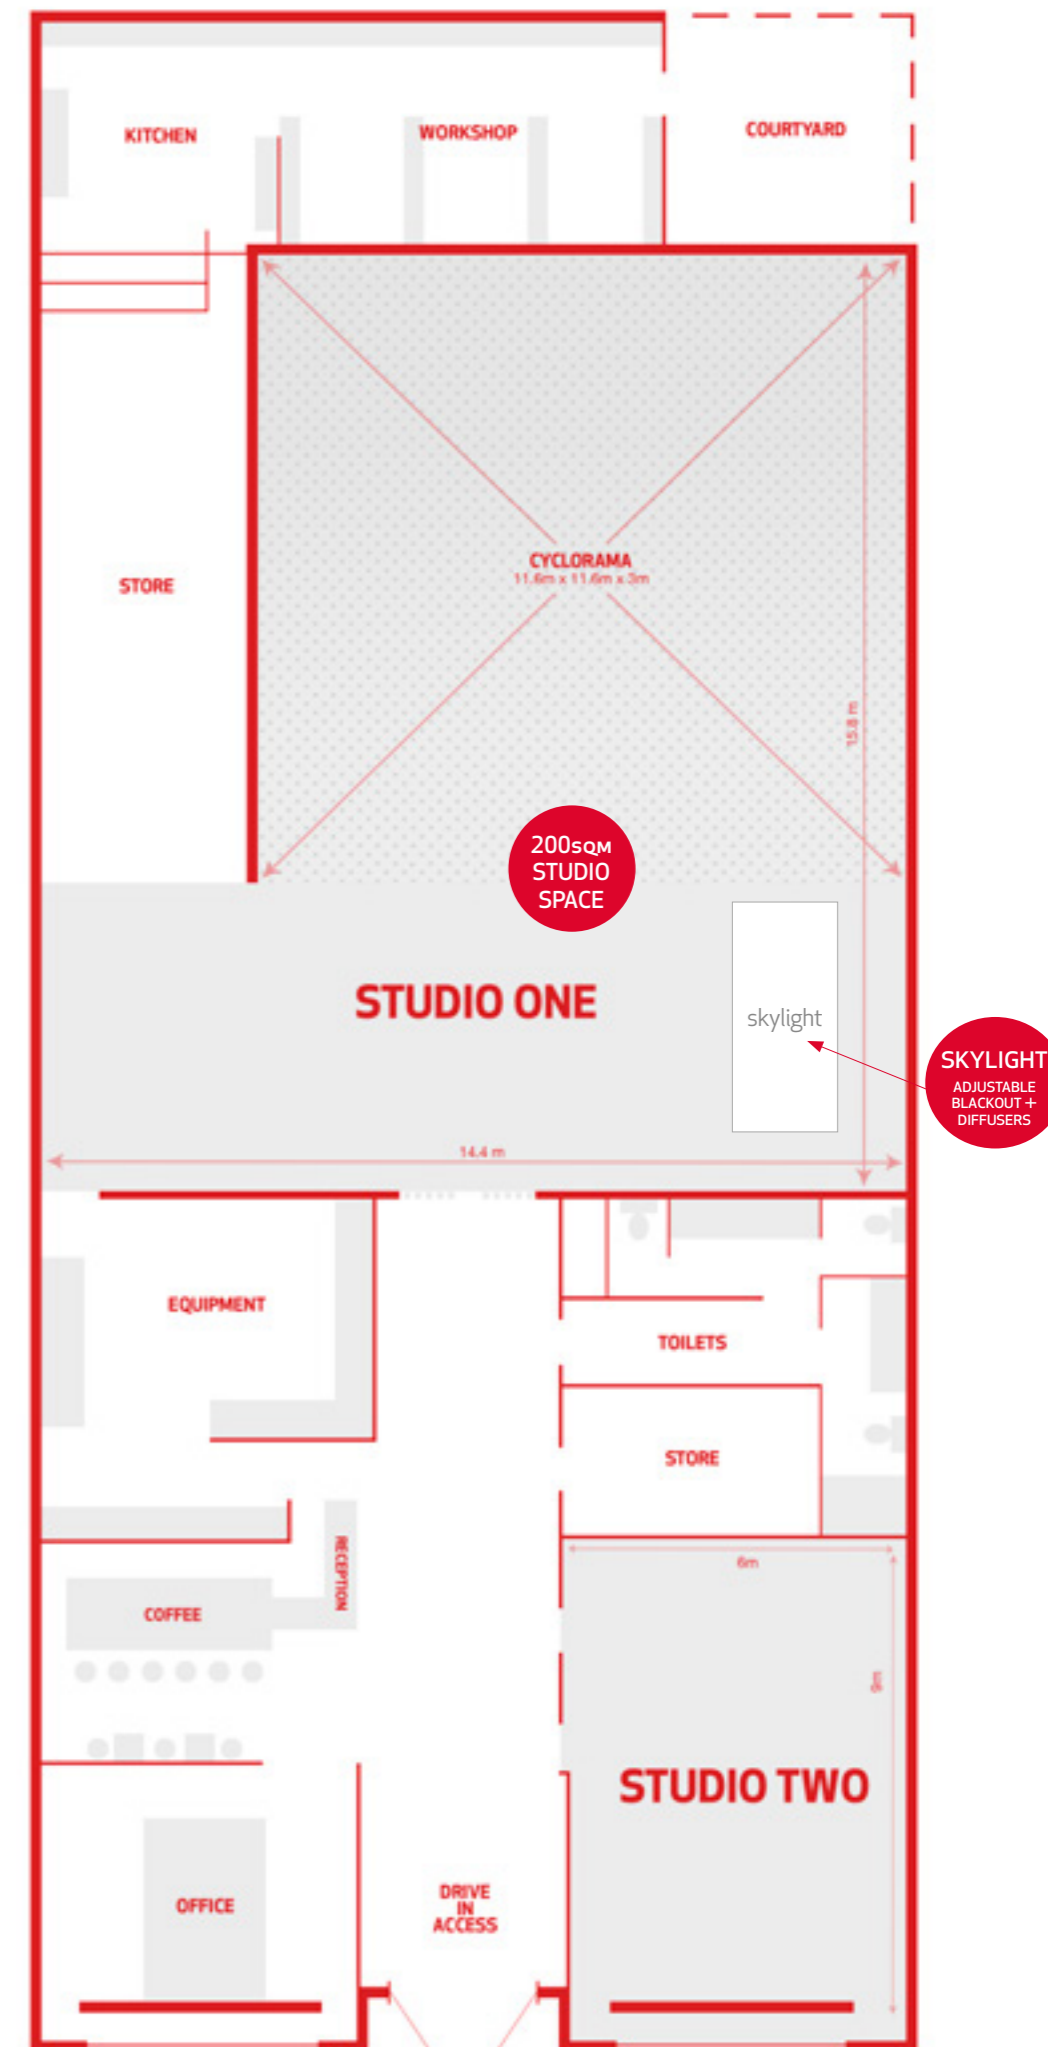

+ Cambo Studio Tripod	+ 3 Phase Splitter Box	+ 2x Scaff Poles
+ Mobile Work Desk	+ Single Phase Splitter Box	+ Black Velvets
+ 4x C-Stands	+ 6x 10amp 10m Power Leads	+ Carpet Tiles
+ 4x Poly Boards	+ 4x 15amp 10m Power Leads	
+ 2x Makeup Trolley	+ Magliner	

STUDIO HIRE CONDITIONS

+ 20% Discount on all Eleven40 equipment hire.	+ Full Day - 10hrs
+ Full Cyclorama paint $250	- 8am to 6pm
+ Security deposit of 50% of the day rate to confirm booking	+ Half Day - 4.5hrs
+ Bookings must be confirmed at least 3 days prior to shoot date	- 8am to 12:30pm
+ Cancellation within 72hrs of the booking the deposit won't be refunded	- 1pm to 5:30pm
+ Overtime outside of standard hours = 10% of day rate	

STUDENT PACKAGE - Studio Two	$500

To help out students we have put together a $500 package which is valued over $1000. Access to Studio Two with a paper background roll, 2x Profoto flash heads with light shaping equipment and a variety of other accessories.

NOTE: Students must show a valid student ID, pay a $250 security deposit to hold the date and must pay in full at least 3 days prior to the booking to confirm.

+ 2x Profoto D1 1000w Monolights	+ Cambo Studio Tripod	+ 4x Poly Boards
+ 1x Beauty Dish	+ Mobile Work Desk	+ 1x Makeup Trolley
+ 1x Large Deep White Umbrella	+ 2x C-Stands	+ 4x 10amp 10m Power Leads
+ 9ft White Background Paper Roll	+ 2x Master Stands	+ 6x Shot Bags

STUDIO FEATURES

- + 3 PHASE POWER
- + SKYLIGHTS
- ADJUSTABLE FULL BLACKOUT
- DIFFUSERS INCLUDED
- + BARRISTER COFFEE ON SITE
- + HEATING / AIR-CON / WI-FI
- + 20% OFF STUDIO GEAR HIRE
- + COMMERCIAL KITCHEN
- + LOADS OF INCLUDED STUDIO GEAR
- + SONOS + SPOTIFY
- + AMPLIFIER + JBL SPEAKERS
- + DRIVE IN ACCESS
- + CONCRETE FLOOR

+ AND AWESOME COFFEE